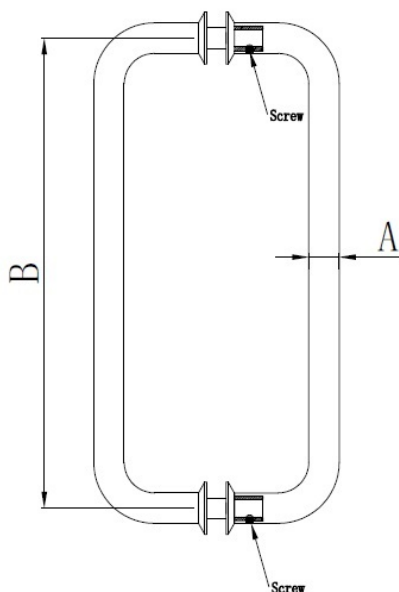

PRODUCT SHEET

Description:

Door Handle "Main" SS304 Brushed, $\varnothing 25 \times 330$ mm, cc 305mm, 8-12mm Glass Thickness, Bore: $\varnothing 12$ mm

Item number:

17.87.091-1

Units	Box	Carton	HS Code	Barcode
Pair	1	10	8302415000	 5704866447409

Item Number	A	B	Finish
17.87.090-0	$\varnothing 25$ mm	305mm	Polished
17.87.091-0	$\varnothing 25$ mm	305mm	Brushed
17.87.094-0	$\varnothing 25$ mm	450mm	Polished
17.87.095-0	$\varnothing 25$ mm	450mm	Brushed
17.87.101-0	$\varnothing 32$ mm	600mm	Polished
17.87.102-0	$\varnothing 32$ mm	600mm	Brushed